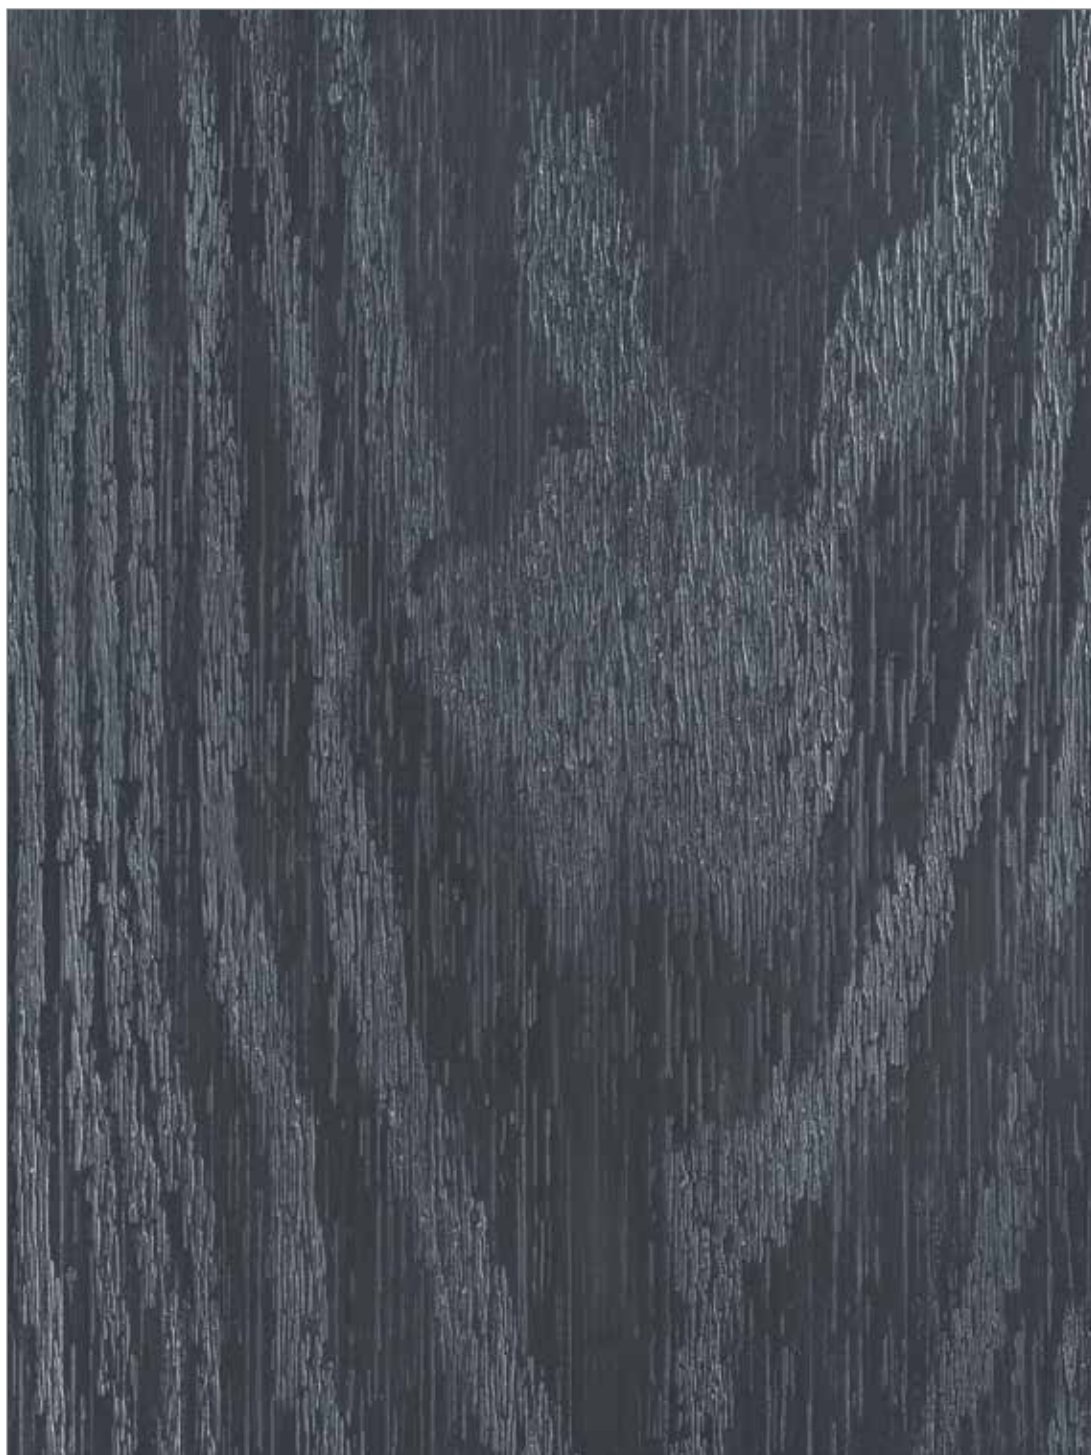

door-stop colour guide

INTERNATIONAL

Red

Black

Chartwell

Grey

Duck Egg Blue

Black Brown

Red

Black

Chartwell

Grey

Duck Egg Blue

Black Brown

Blue

White

Darkwood

Poppy Red
(high gloss)

Cream

Oak

Green

Frame Colours

White

Whitegrain